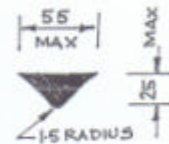

PLAN (INVERTED)

REAR VIEW

DETAIL OF 'V' STRIP
PLANING STRAKE
MOULDING

NOTE

THE USE OF 'V' PLANING STRAKE IS OPTIONAL IN ANY COMBINATION

SCALE: N.T.S.	INFLATABLE RESCUE BOAT	SURF LIFE SAVING	DRAWING NUMBER
DRAWN: H.BROWN	DETAIL OF OPTIONAL	AUSTRALIA	IRB/C1-11A
DATE: 20-1-98	'V' PLANING STRAKE		
AMENDED: 25-12-00A			